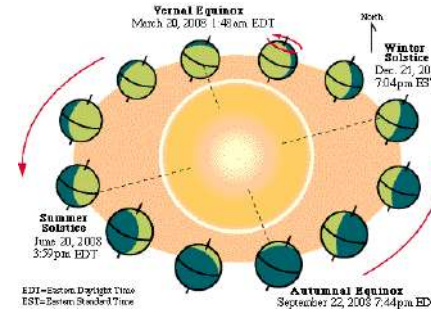

**Hindu day changes at the sunrise (not midnight), a Hindu day (Vaara) is from one sunrise to another sunrise.** The Hindu date (tithi) doesn't change at the midnight, and it is not always fixed 24 hours long it can be anything between 19 to 26 hours. Each 12 degrees distance between the Sun and the Moon is Tithi. The tithi, nakshatra, yoga and karana are based on geocentric positions of the Sun and the Moon. This astronomical phenomenon happens at the same time on the earth everywhere, and hence tithis, nakshatra will begin and end at the same time all over the world, and we must convert them to our local timezone. Indian panchang makers convert this times to Indian time. Likewise, other countries needs to convert these

times in their time zone from UTC.

**For example:** October 17th 2008 the Ashwayuja (Ashwin) Krishna Paksha tithi Tritiya ends at 16:39:21 Indian Standard Time, and chaturthi starts. That means at 16:39 hours there is tritaya still prevailing in India. The time difference with Seattle and India is 13 hours 30 minutes (with day light saving time the difference is 12 hours 30 minutes from IST). So, let's subtract 12 hours 30 minutes from the 16:39:21. That gives us 04:09:21 AM on October 17th. So on October 17th after that time we'll have chaturthi tithi and before we have tritaya. The earth doesn't wait for tithi or festivals to arrive in your timezone. **The sun doesn't rise instantly at the same time all over the world Hence we need local sunrise, sunset, moonrise and moonset times, along with Tithi, & Nakshatra ending times to determine festival date and time.**

**Uttarayana/Dakshinayana:** The season occur based on earth's position around the Sun. This is due to Earth's tilt of 23.45 degrees. The Earth orbits around Sun with this tilt. When the tilt is facing the Sun, we get summer and when the tilt is away from the Sun we get winter. **This tilt creates an illusion that the Sun travels north and south of the equator.**